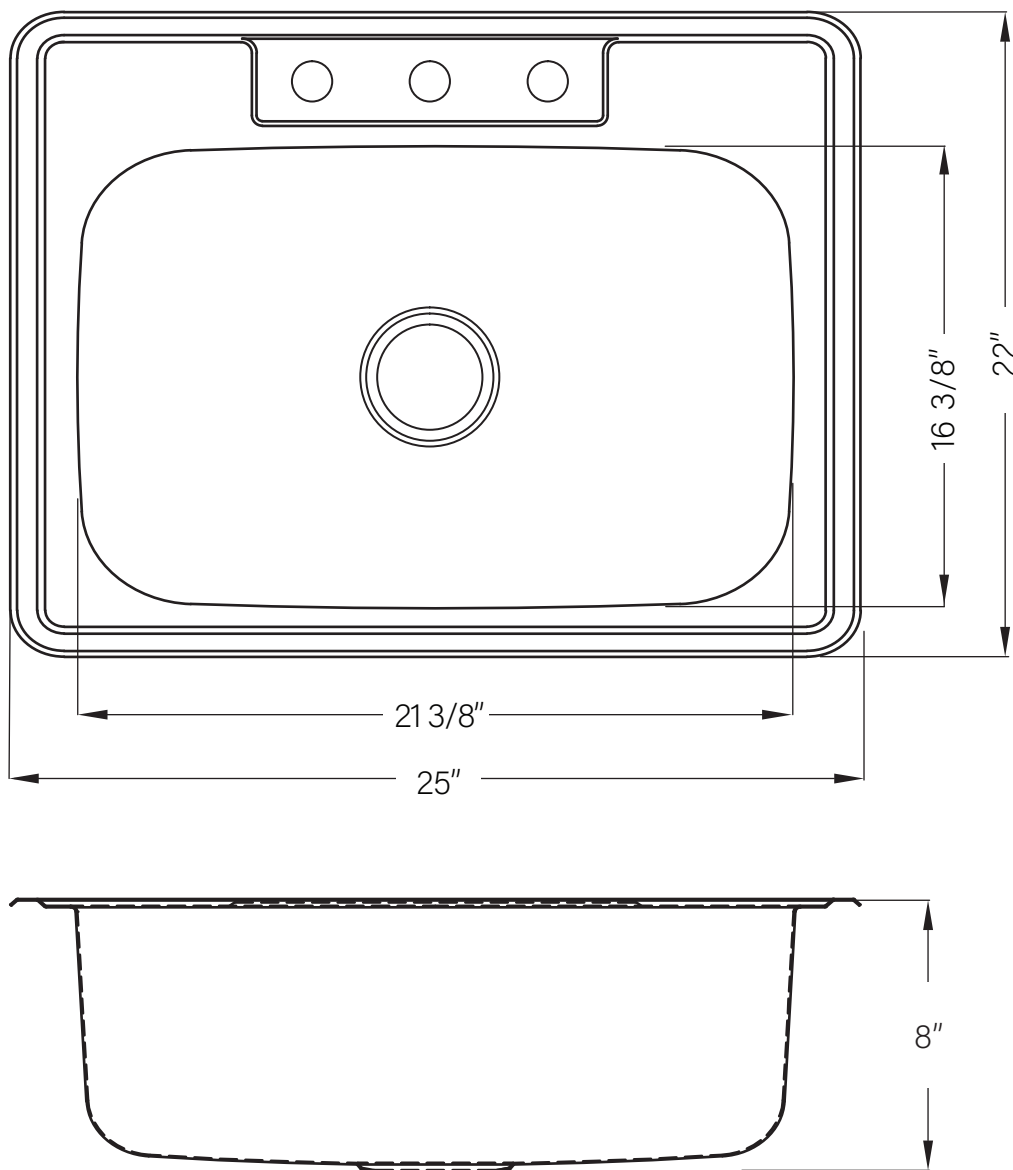

DIMENSIONS/TECHNICAL DATA

Drop in - Equal Double Bowl Stainless Steel Sinks - S401

ATTENTION! Dimensions may vary by up to 3/8". It is highly recommended to pull all dimensions of actual model for installation and measuring purposes.